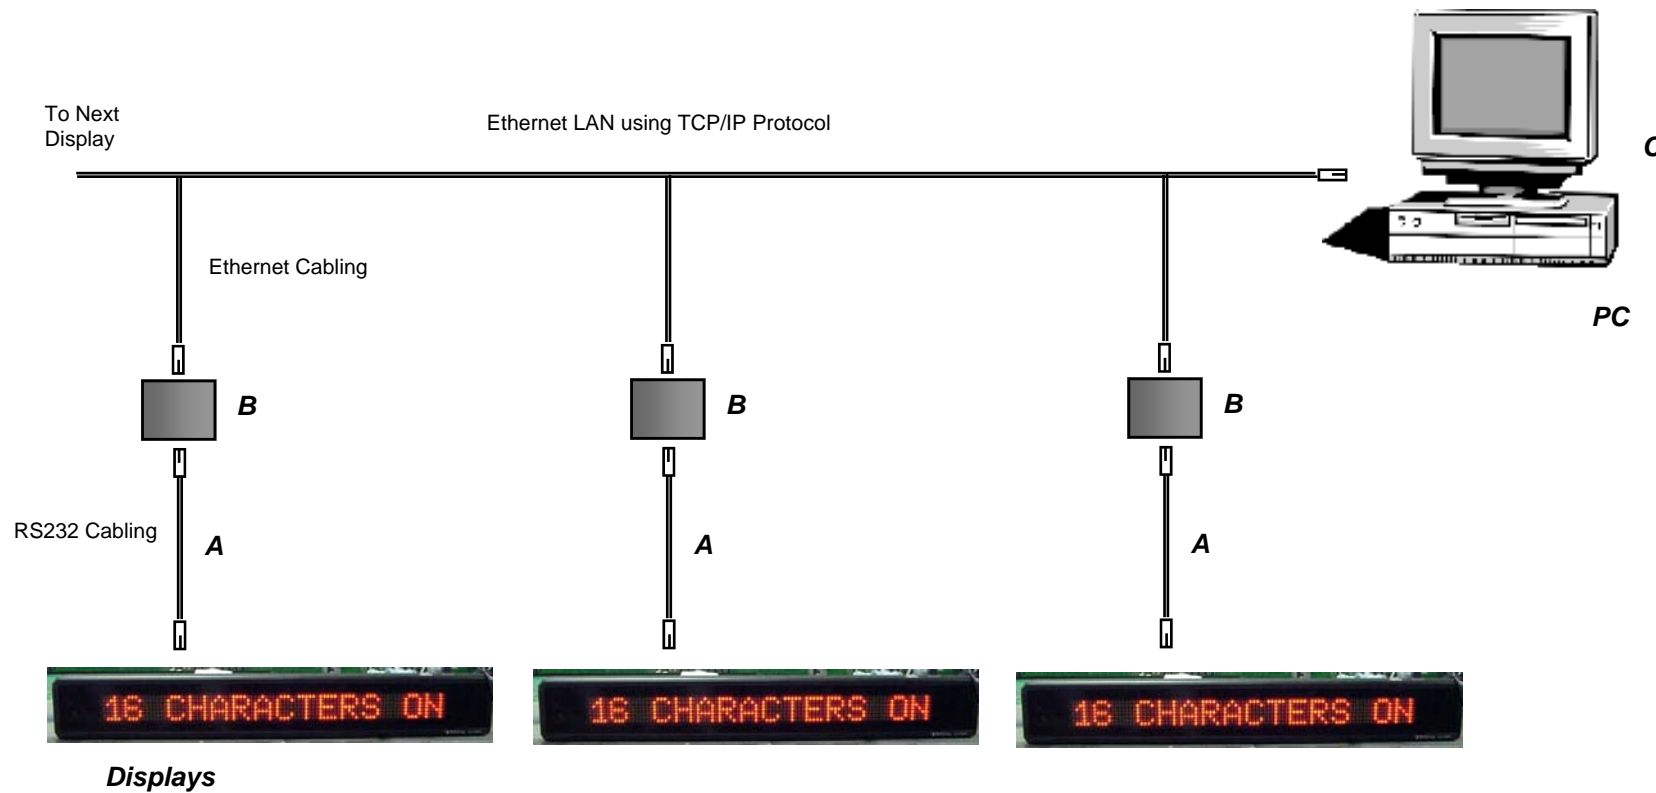

# standard cabling configuration - ethernet

Item	Part	Description	Notes
A		3 m Cable 10 m Cable 15 m Cable	Plugs into Display RJ45 Socket
B		Ethernet to Serial Convertor	
C		Software running under Windows	

SINGLE LINE DISPLAYS

BI - LINE DISPLAYS

MULTI LINE DISPLAYS

# STANDARD CABLING CONFIGURATION - Ethernet

Item	Part	Description	Notes
A		3 m Cable 10 m Cable 15 m Cable	Plugs into Display RJ45 Socket
B		Ethernet to Serial Convertor	
C		Software running under Windows	
D		Splitter Box	