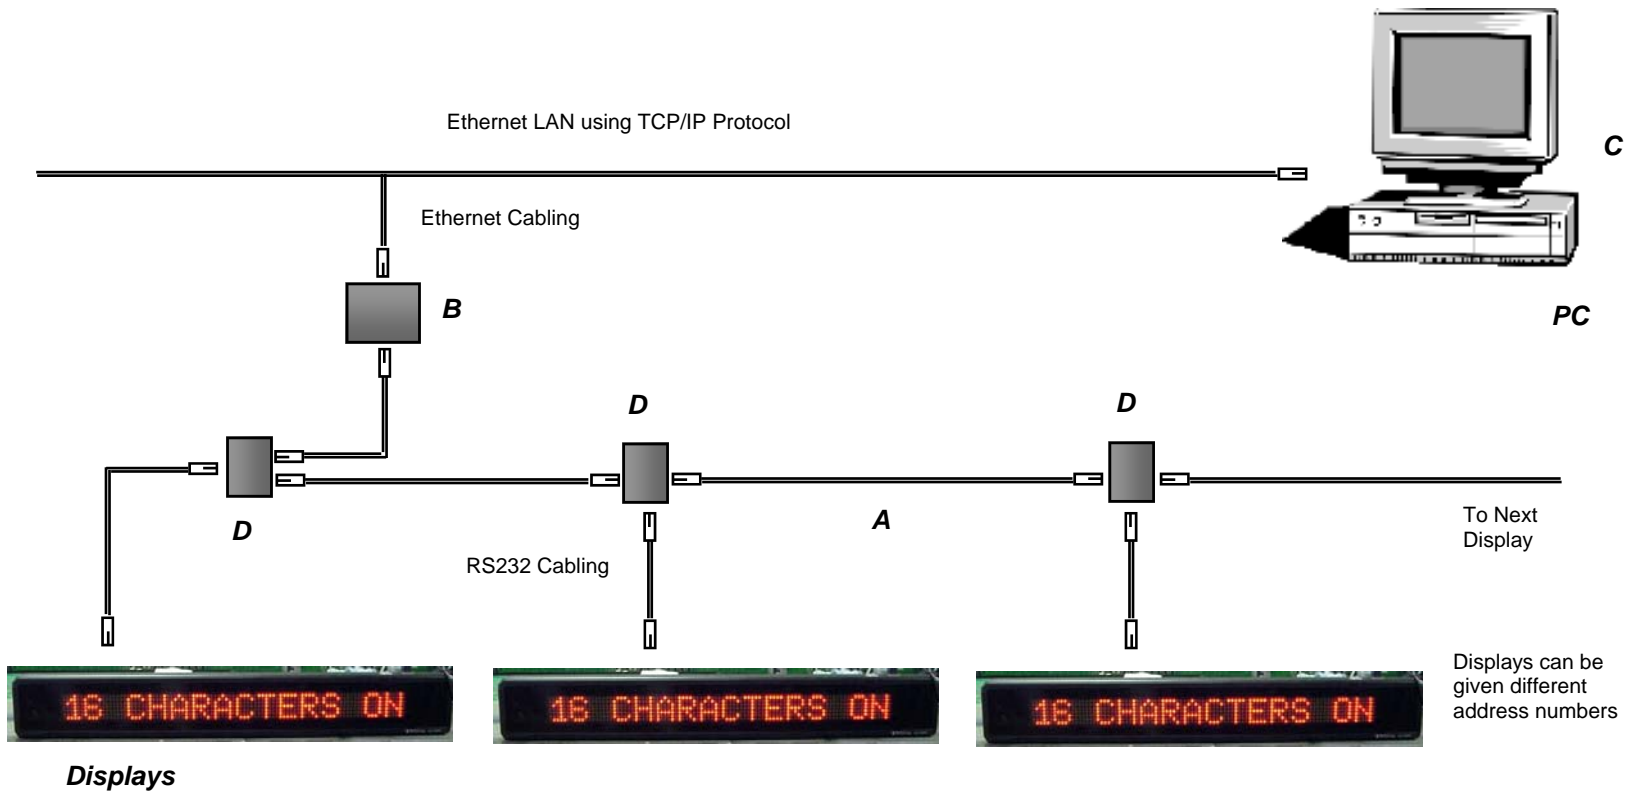

# standard cabling configuration - ethernet

Item	Part	Description	Notes
A		3 m Cable 10 m Cable 15 m Cable	Plugs into Display RJ45 Socket
B		Ethernet to Serial Convertor	
C		Software running under Windows	

SINGLE LINE DISPLAYS

BI - LINE DISPLAYS

MULTI LINE DISPLAYS

# STANDARD CABLING CONFIGURATION - Ethernet

Item	Part	Description	Notes
A		3 m Cable 10 m Cable 15 m Cable	Plugs into Display RJ45 Socket
B		Ethernet to Serial Convertor	
C		Software running under Windows	
D		Splitter Box	