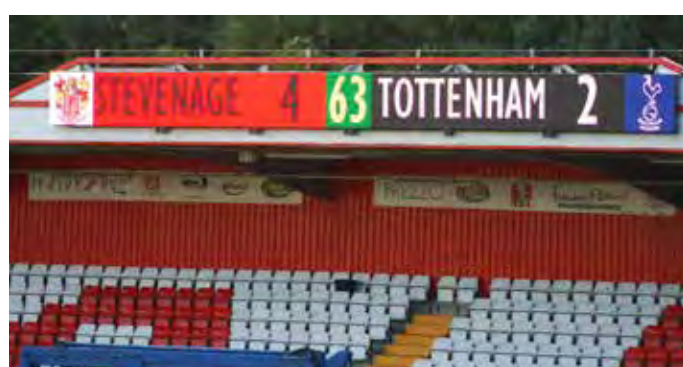

For smaller Clubs without the vast budget of the larger Clubs, we regularly install smaller LED scoreboards. You still have all the capability of the larger screen, with Multi Sport options, scores, times, adverts, videos and Club information. We will discuss with you your preferred layout for the scoreboard and design accordingly.