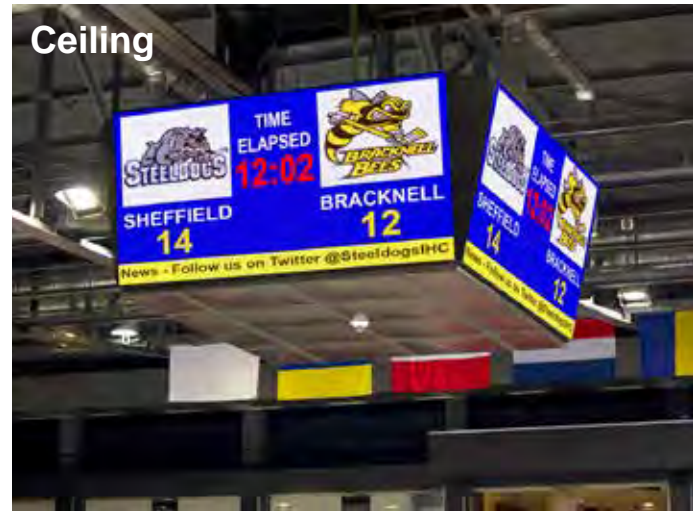

Full Colour Scoreboards

Full Colour Scoreboards

Installation

The LED scoreboards can be installed wherever you want them to be; indoor or outdoor, you have many different installation options.

Whether it is directly onto a wall on a building, on top of a stadium stand as shown below right, or within a freestanding structure as shown below, hung from a ceiling on a framework as shown right, installed on a mobile trailer as shown below, or simple installed onto a couple of posts in the ground, then our screens are fully adaptable and flexible enough to meet all these outcomes and any more you can think of!