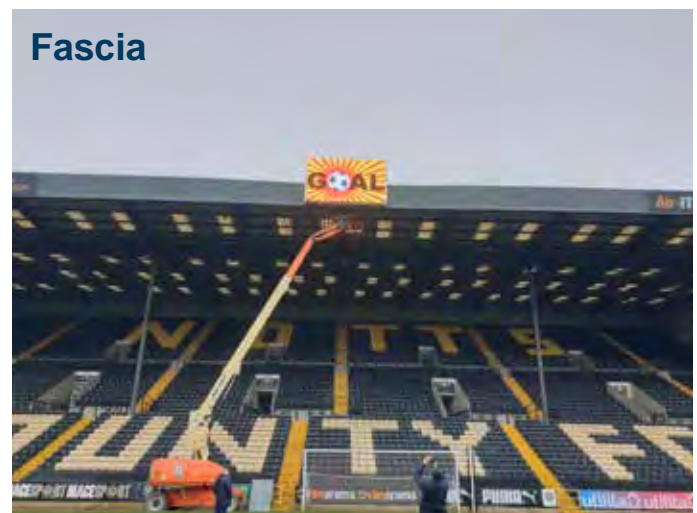

Full Colour Scoreboards

Full Colour Scoreboards

Full Colour Scoreboards

Full Colour Scoreboards

Installation

The LED scoreboards can be installed wherever you want them to be; indoor or outdoor, you have many different installation options.

Whether it is directly onto a wall on a building, on top of a stadium stand as shown below right, or within a freestanding structure as shown below, hung from a ceiling on a framework as shown right, installed on a mobile trailer as shown below, or simple installed onto a couple of posts in the ground, then our screens are fully adaptable and flexible enough to meet all these outcomes and any more you can think of!