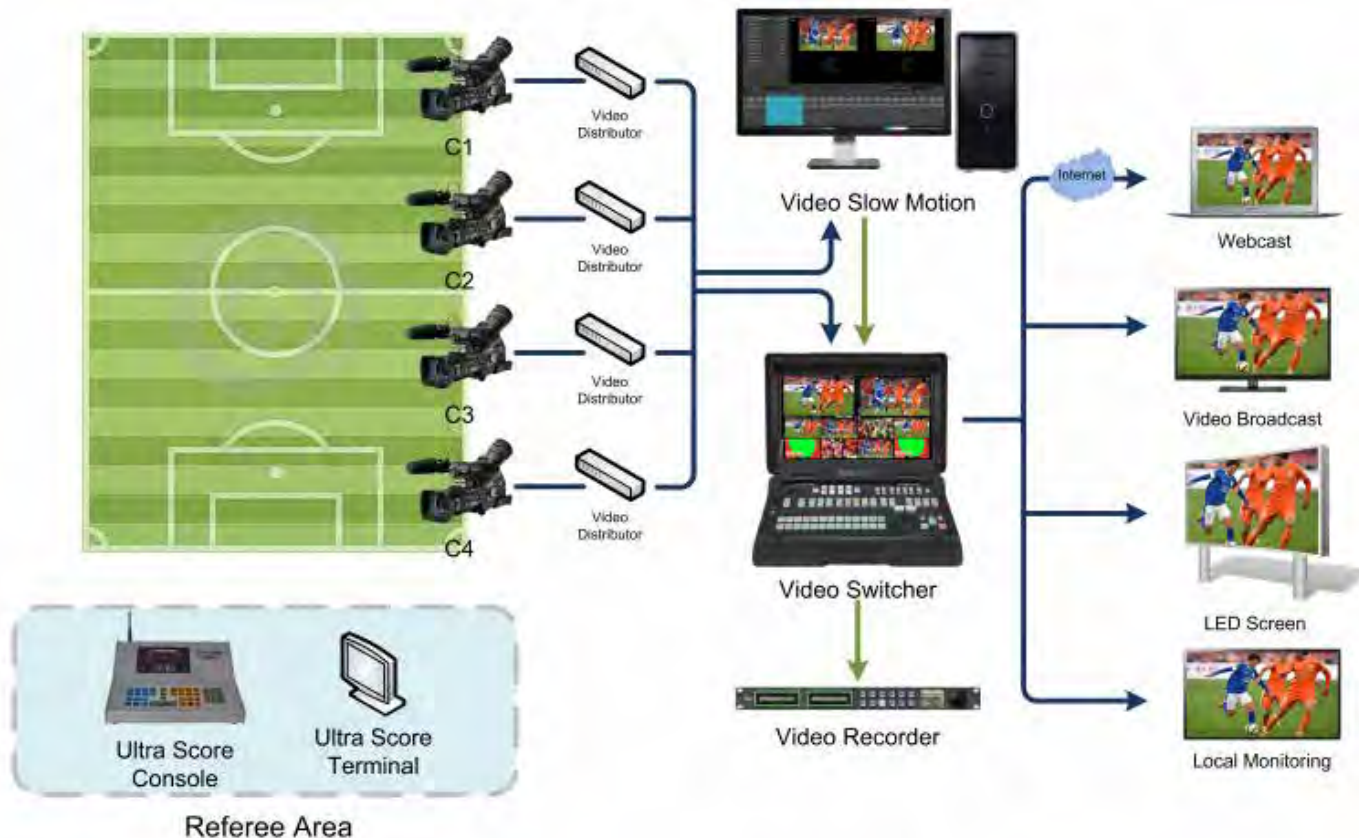

System Set-up Diagram